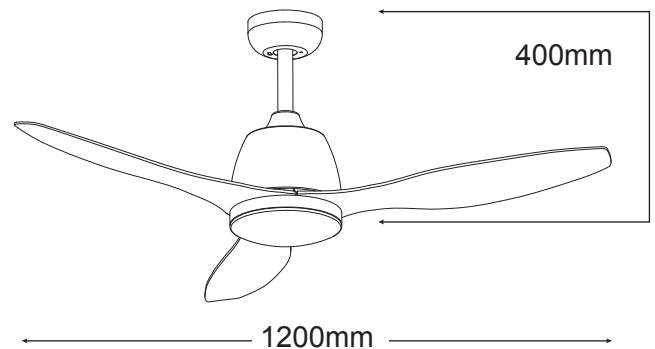

MEF1333OM

Old Bronze motor | Merbau blades

- /// 3 year In Home warranty
- /// Dimmable 20W CCT switchable (3000k, 4000k or 5000k) LED light
- /// 3 speed wall control with light switch
- /// Fully reversible for summer & winter
- /// Powerful and efficient 50W motor
- /// Electronically factory balanced blades
- /// ABS blades
- /// Remote control adaptable
- /// 1200mm (48") blade diameter
- /// Hangsure angle canopy
- /// 11.5 degree blade pitch