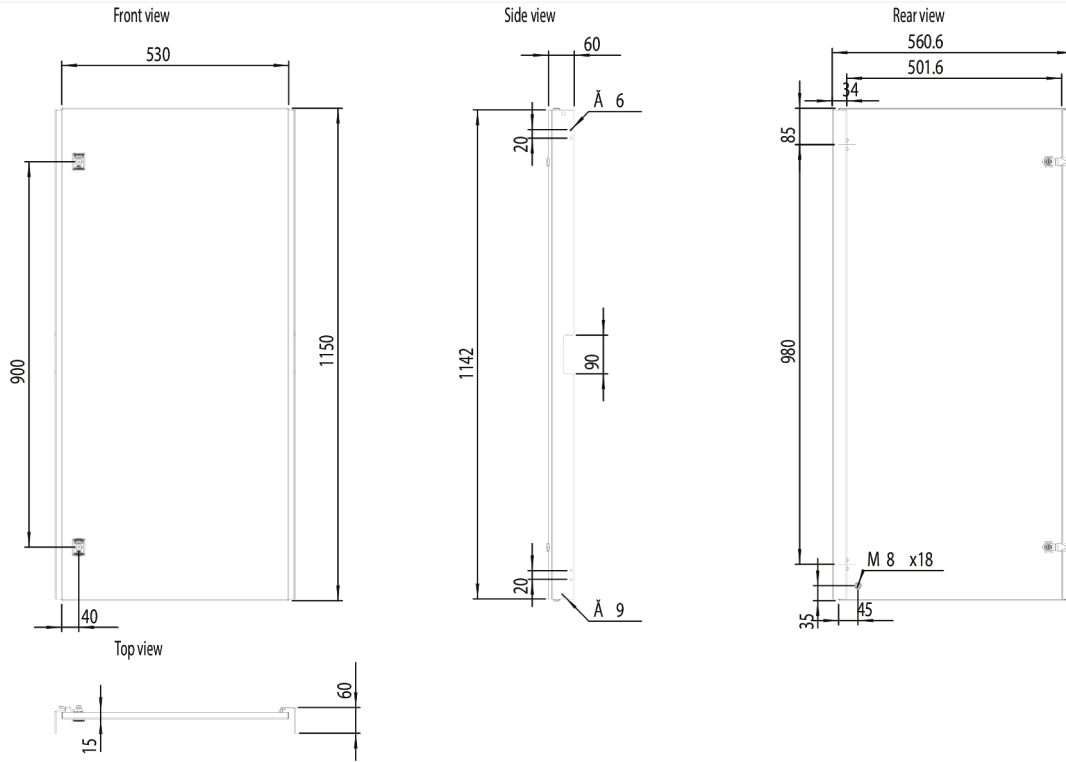

Catalogue No: **ADI12060R5**

NVENT INNER DOOR M/STEEL RAL 7035 H1200 x W600mm MAS/ASR/SRE

Enclosures and Climate Control > Standard Enclosures > Wall Mount Enclosures > Wall Mount Enclosures - Mild Steel > MAS / MAD / MAP / ASR / ADR / SRE Accessories > Inner Doors

Inner Door Mild Steel RAL 7035 H1200 X W600mm Suits nVent HOFFMAN MAS/ASR/SRE

Representative Photo Only
(actual product may vary based on configuration selections)

SPECIFICATIONS

| | |
|--------------------------|-----------------------------------|
| Product Series | MAS Wall Mount (Single Door) |
| Material, Body / Housing | Powder Coated Mild Steel material |
| Height | 1200 mm |
| Width | 600 mm |
| Height, Door | 1200 mm height |
| Width, Door | 600 mm width |

Dimension Diagram