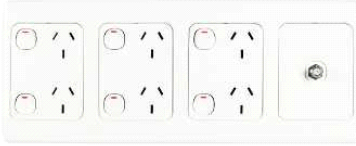

## SOCKET VERTICAL TWIN 3 GANG AND TV 1 GANG

### Main

Colour	White electric
Product brand	Clipsal
Range of product	Powertainment
Product or component type	Socket-outlet

### Complementary

Colour code	WE
Number of outputs	6
Number of modules	2
TV connector	F connectors
Depth	13 mm
Length	290 mm
Width	116 mm