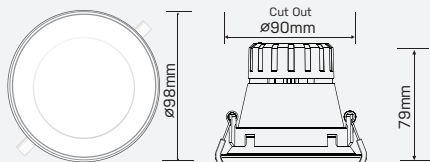

DULAR

DULAR-FIX-TRI

SAP CODE: 2001850

9W, dimmable,
switchable colour
temperature, trimless

Trimless LED downlight with
recessed lens to minimise
glare

Photometric
Diagram

Unit: cd
 - C0/180 45.0deg
 - C90/270 45.0deg

KEY INFORMATION

Lumen Output	930 / 950 / 900lm
Input Power	9W
Hole Cutout Size	Ø90mm
Install	RECESSED
Dimming Options	*Phase-Cut Dimming
Fitting Colour	WHITE
Warranty	5yr
IP Rating	IP44
IK Rating	N/A
IC Rating	IC-4
Rebate Scheme Approvals	Pending Approval

PHOTOMETRIC

Efficacy	103 / 106 / 100lm/W
LED	SMD
CCT	3000 / 4200 / 5700K
CRI	>80
Beam Angle	45°

ELECTRICAL

Driver	Integral
Supply Input	220-240V, 50/60Hz
Driver Output Voltage	75V DC
Power Factor	>0.9
LED Input Current (nominal)	120mA
Useful life @Ta25° (L70)	35,000hr

CONSTRUCTION

Housing	Aluminium + Polycarbonate
Optics	Polycarbonate Diffuser
Adjustable Angle	N/A
Fixings/Hardware	Metal Clip
Connection Type	1m Flex & Plug
Total Weight	0.25kg
Dimensions	Ø98 x 79mm
Operating Ambient Temp.	-20 to 45°C
Electrical Classification	Class 2