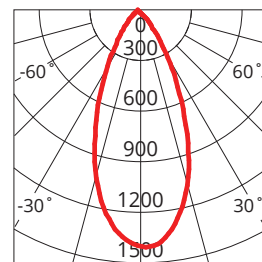

Photometric
Diagram