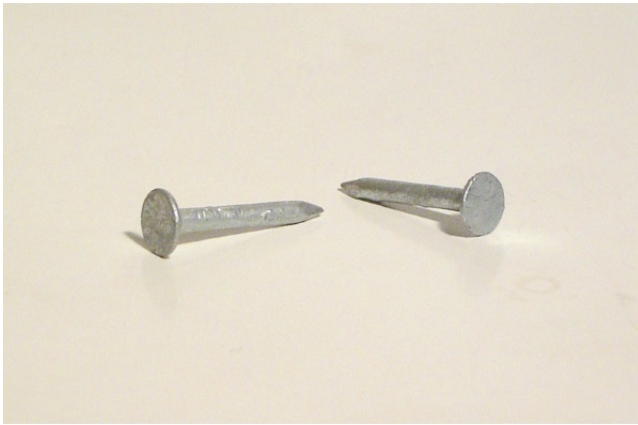

CLOUT 25mm x 2.8mm 500gm-GALV.

Quick Overview

25 x 2.8mm, 500g

Features

Clouts

Otter Clouts

- Clam shell
- Galvanised

Details

Part No.	CLOUT25
----------	---------

Brand	OTTER
-------	-------

Pack Quantity	500gm
---------------	-------

Unit Of Measure	Pack
-----------------	------

Carton Quantity	6
-----------------	---

Compendium Page #	41
-------------------	----