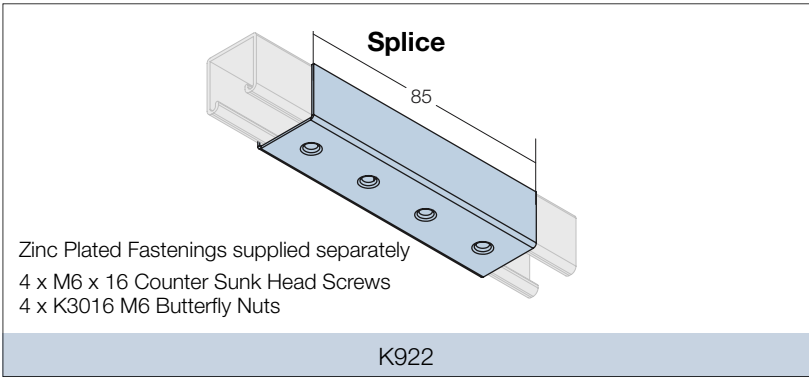

K-Strut Fittings

Joiner Boxes/PVC Accessories

AVAILABLE FINISH	
SUFFIX	DESCRIPTION
H	Hot Dip Galvanised
Z	Zinc Plated

When Ordering add suffix to end of product code

AVAILABLE FINISH	
SUFFIX	DESCRIPTION
PL	PVC Grey
W	PVC White
AL	Aluminium