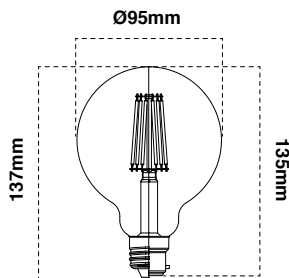

AT9427

13W Non - Dimmable G95 Lamp - Frosted

Product specification

Voltage	230~50Hz
Power consumption	13W
Lamp shape	G95
Dimmable	No
Beam angle	150°
Colour rendering index	80
Average rated life	15,000 hours
Switching cycles	≥50,000 cycles

AT9477

7.7W Dimmable G95 Filament Lamp - Clear

Product specification

Voltage	230~50Hz
Power consumption	7.7W
Lamp shape	G95
Dimmable	Yes
Beam angle	360°
Colour rendering index	80
Average rated life	15,000 hours
Switching cycles	≥50,000 cycles