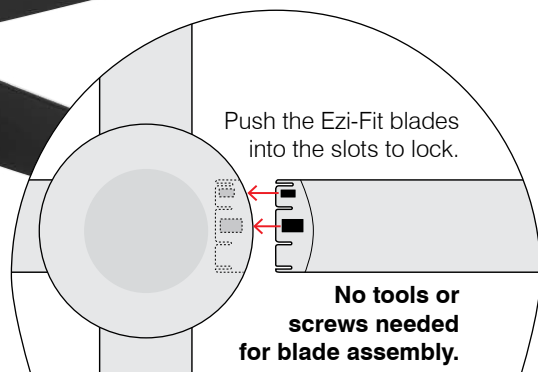

CRUZE

52" CEILING FAN WITH EZY-FIT ABS BLADES

3000K
WARM WHITE

4200K
COOL WHITE

6000K
DAYLIGHT