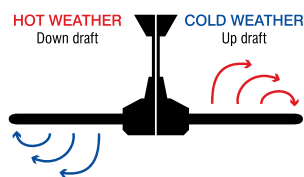

## 52" CEILING FAN WITH EZY-FIT ABS BLADES

**3000K**  
WARM WHITE

**4200K**  
COOL WHITE

**6000K**  
DAYLIGHT

|       |     |               |                            |  |                |                                   |                            |  |  |
|-------|-----|---------------|----------------------------|--|----------------|-----------------------------------|----------------------------|--|--|
| 240V  | 50W | 18W<br>1200lm | 3000°K<br>4200°K<br>6000°K |  | CORROSION FREE | UV STABLE<br>ABS<br>BODY & CANOPY | UV STABLE<br>ABS<br>BLADES |  |  |
| MOTOR |     | LED LIGHT     |                            |  |                |                                   |                            |  |  |

### SUMMER/WINTER SETTINGS

Ezy-Fit blades reduce fan assembly and installation time

- Size: 52" (1320mm)
- Motor: 50W AC Motor
- Construction: Durable ABS Plastic Body and Canopy
- Blades: 4 x Ezi-Fit ABS Plastic Blades for quick installation
- Blade Pitch: 11 degree
- Ceiling Rake: 30 degree max
- Light: 18W Dimmable & Colour Temperature Adjustable LED Light  
Switchable between 3000K, 4200K & 6000K
- Control: Wall (3-speed) control
- Warranty: 3 year In-Home + 3 year replacement.