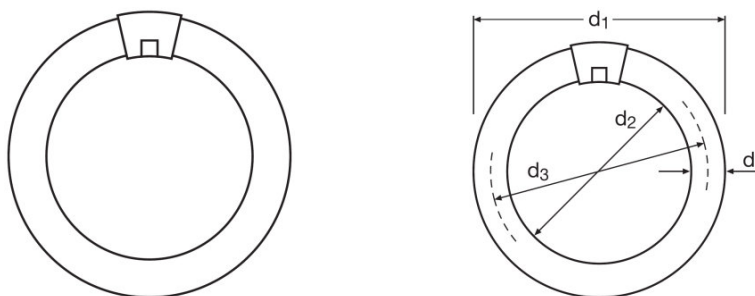

### PRODUCT FEATURES

- Good color rendering group: 1B ( $R_a$ : 80...89)
- Good average lifetime
- Single-ended round fluorescent lamp
- Dimmable

**TECHNICAL DATA**

Electrical data

Nominal voltage	115 V
Nominal wattage	40.00 W
Rated wattage	40.00 W

Dimensions & weight

Length	406.0 mm
Diameter	29.0 mm

Lifespan

Service life	5000 h
Lifespan	9000 h
Rated lamp life time	10000 h
Nominal lamp life time	10000 h

Additional product data

Base (standard designation)	G10q
Mercury content	3.6 mg