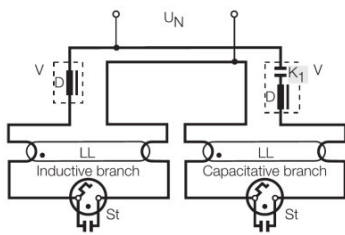

Show WEEE picto	Yes

EQUIPMENT / ACCESSORIES

- Suitable for operation on electronic and conventional control gears

SAFETY ADVICE

In case of lamp breakage: www.ledvance.com/brokenlamp

Circuit diagram

LOGISTICAL DATA

Product code	Product description	Packaging unit (Pieces/Unit)	Dimensions (length x width x height)	Volume	Gross weight
4008321646149	L 40 W/840 C G10Q	Shipping carton box 12	452 mm x 436 mm x 431 mm	84.94 dm³	5865.00 g

The mentioned product code describes the smallest quantity unit which can be ordered. One shipping unit can contain one or more single products. When placing an order, for the quantity please enter single or multiples of a shipping unit.

DISCLAIMER

Subject to change without notice. Errors and omission excepted. Always make sure to use the most recent release.